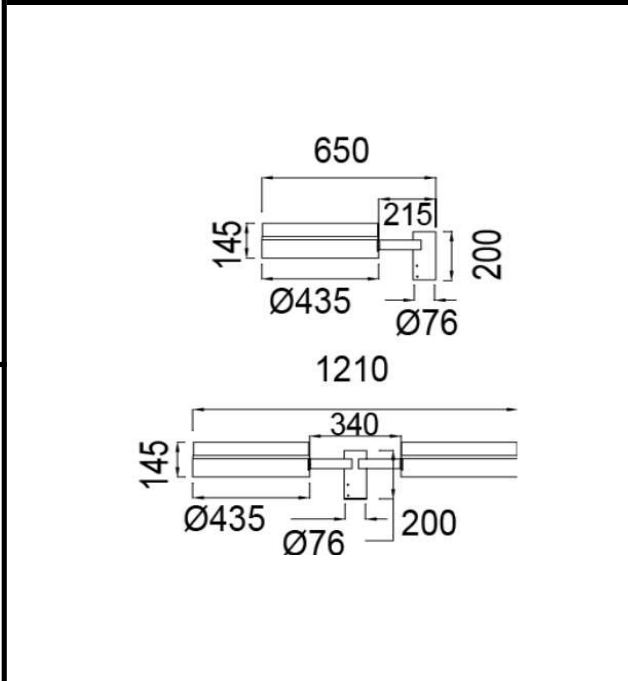

Sovitron Interior Pvt.Ltd.

Model Name	FLASH-1029 Post Top/DL-OYS-1029-30
Description	Post Top

Technical description	Image
-----------------------	-------

Dimension	Dia=435mm H=145mm
Frame	Aluminium Die-cast
Color Tempertaure	3000K
Power	30W
Total Luminous Flux	3000 lm
Efficacy	100 lm/W
IP rating	65
Beam angle	95°
Color Rendering	≥80
Mounting	Pole Mounted
Optics	Clear PC
Dimming	NON-Dimmable
Operating Voltage	100V-240V
Standard Lifetime	L70 minimum at 50,000 burning hours

Dimension diagram

Remarks:-

Address: Plot #7 Saroorpur-Nangla Industrial Area,Ballabgharh-Sohna Road,Faridabad-121005
Email: info@sovitron.com